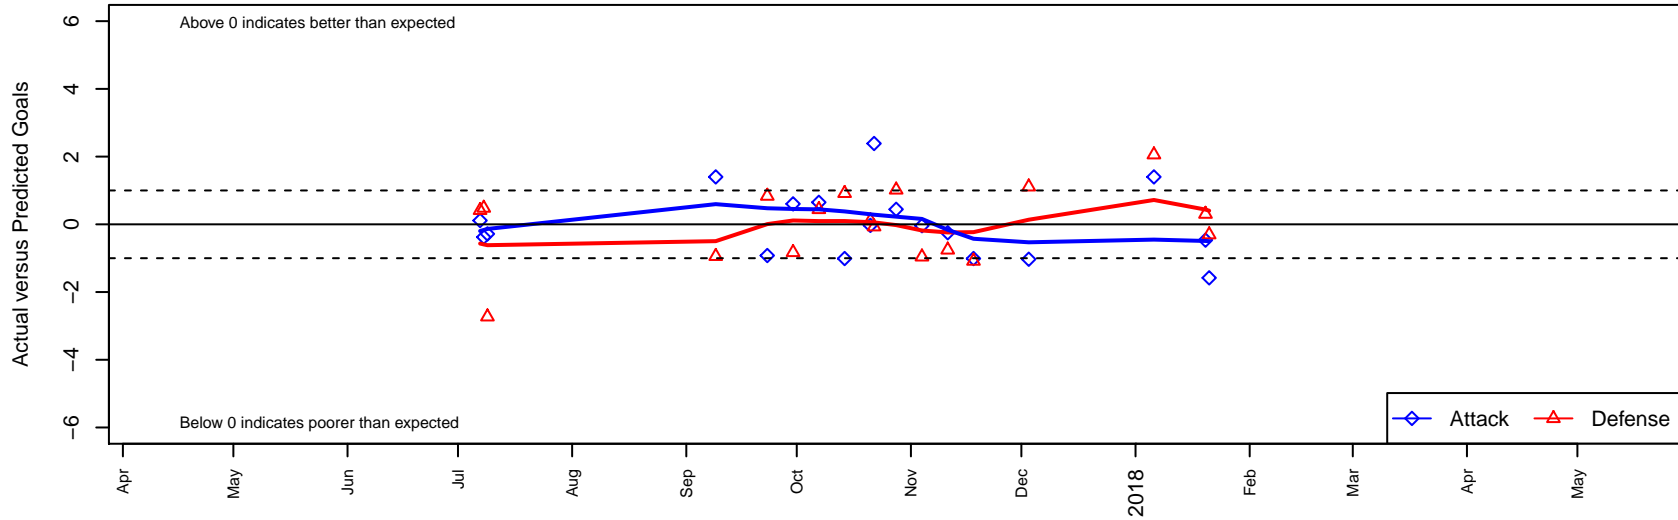

Seattle United NE Blue G04

Seattle United Regional
 Seattle, WA
 G04 total strength=1044
 attack=2.3 defense=2.36
 fall league = NPSL Div 2 (04) U14

alt names used:
 Seattle United NE Blue G04
 Seattle United NE G04 Blue
 Seattle United NE G04 Blue

Venues played:
 2017 Seattle Cup GU14
 2017 NPSL Division 2 (04) U14
 2017 Founders Cup G04 Div A

Seattle United NE Blue G04
 Dots are actual minus expected GF (blue circles) and GA (red triangles).
 Blue line is smoothed change in attack strength. Red is smoothed change in defense strength.

**attack and defense variance (black dot)
relative to other teams
and top 10 in region**

**attack and defense rating
relative to others at age
and all opponents in last 13 months**

Performance relative to 13 month average