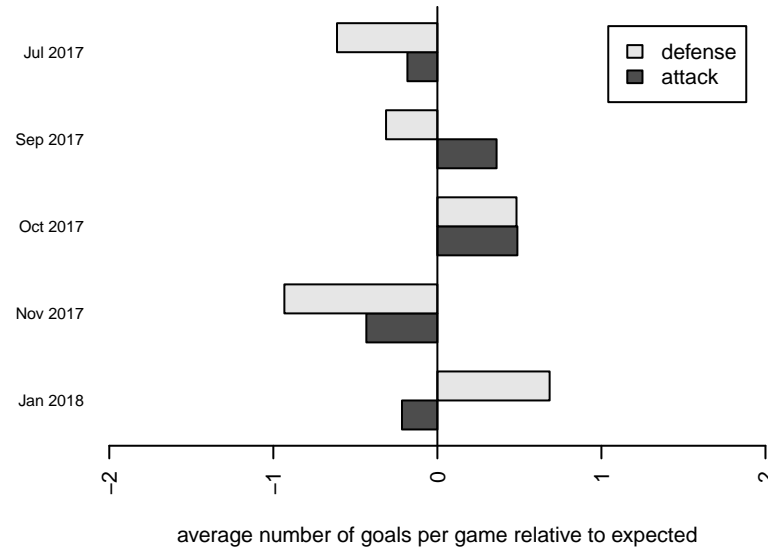

Performance relative to 13 month average