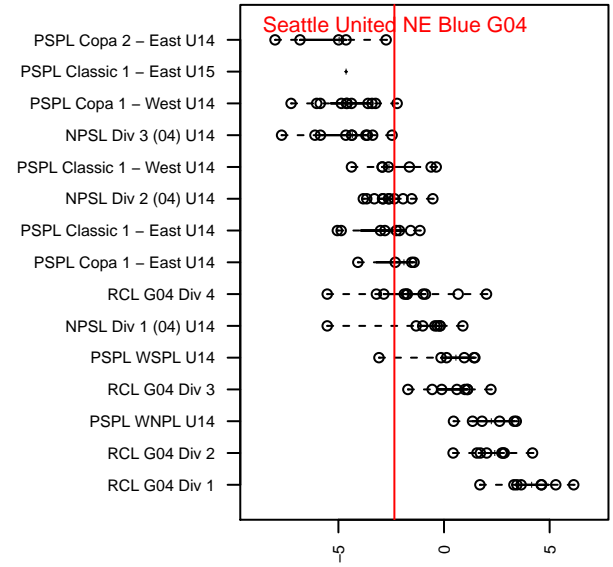

Seattle United NE Blue G04

Seattle United Regional
 Seattle, WA
 G04 total strength=1044
 attack=2.3 defense=2.36
 fall league = NPSL Div 2 (04) U14

alt names used:
 Seattle United NE Blue G04
 Seattle United NE G04 Blue
 Seattle United NE G04 Blue

Venues played:
 2017 Seattle Cup GU14
 2017 NPSL Division 2 (04) U14
 2017 Founders Cup G04 Div A

Seattle United NE Blue G04
 Dots are actual minus expected GF (blue circles) and GA (red triangles).
 Blue line is smoothed change in attack strength. Red is smoothed change in defense strength.

**attack and defense variance (black dot)
relative to other teams
and top 10 in region**

**attack and defense rating
relative to others at age
and all opponents in last 13 months**

Performance relative to 13 month average